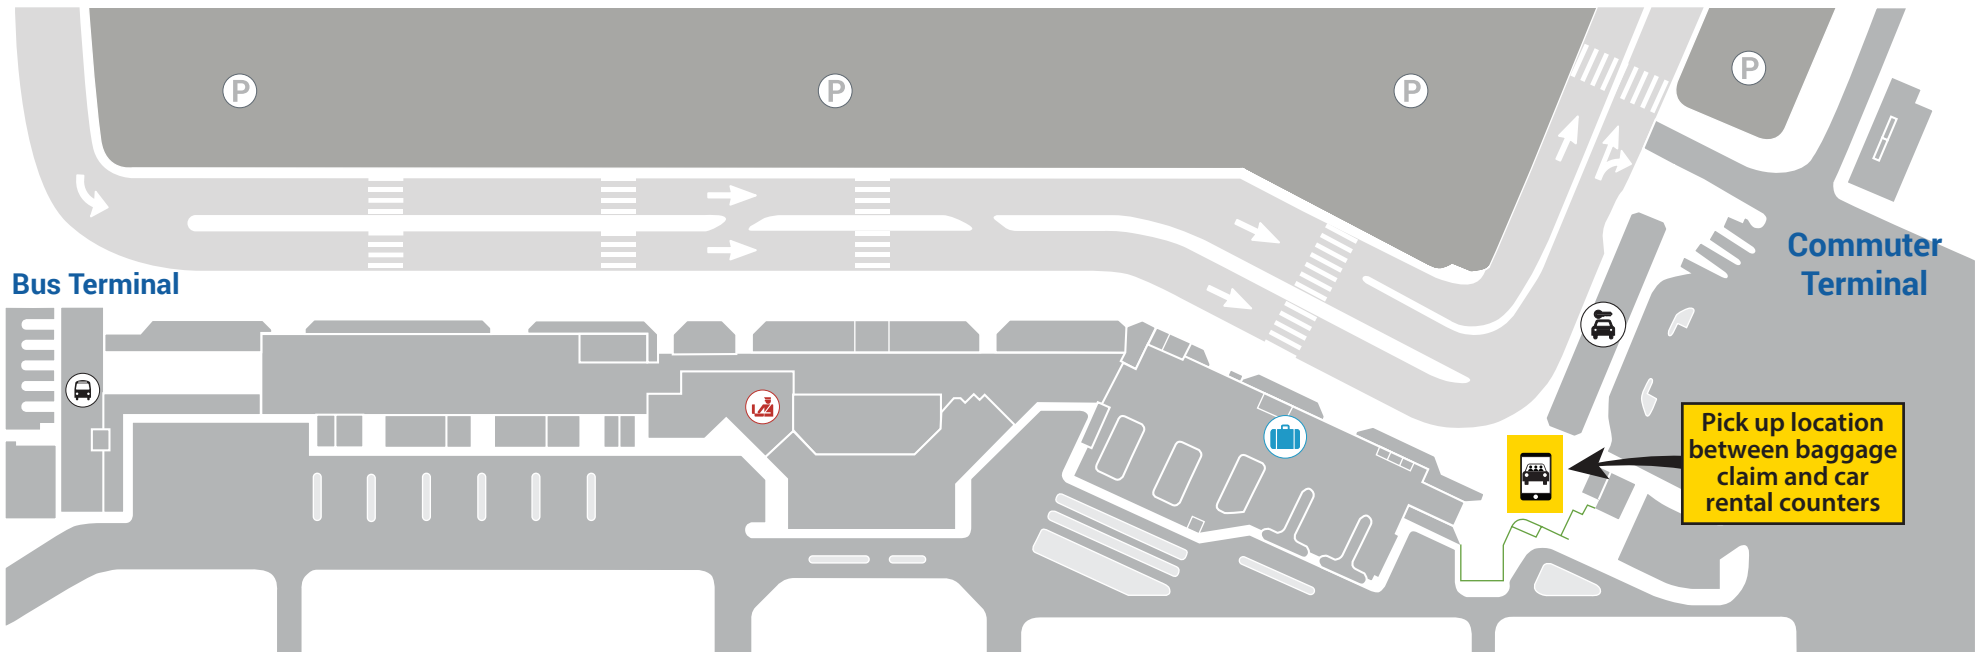

KAHULUI AIRPORT

Transportation Network Company (TNC) pick up zones

FLOOR 1

Public Parking

LEGEND

 TNC pick up zone - Floor #1