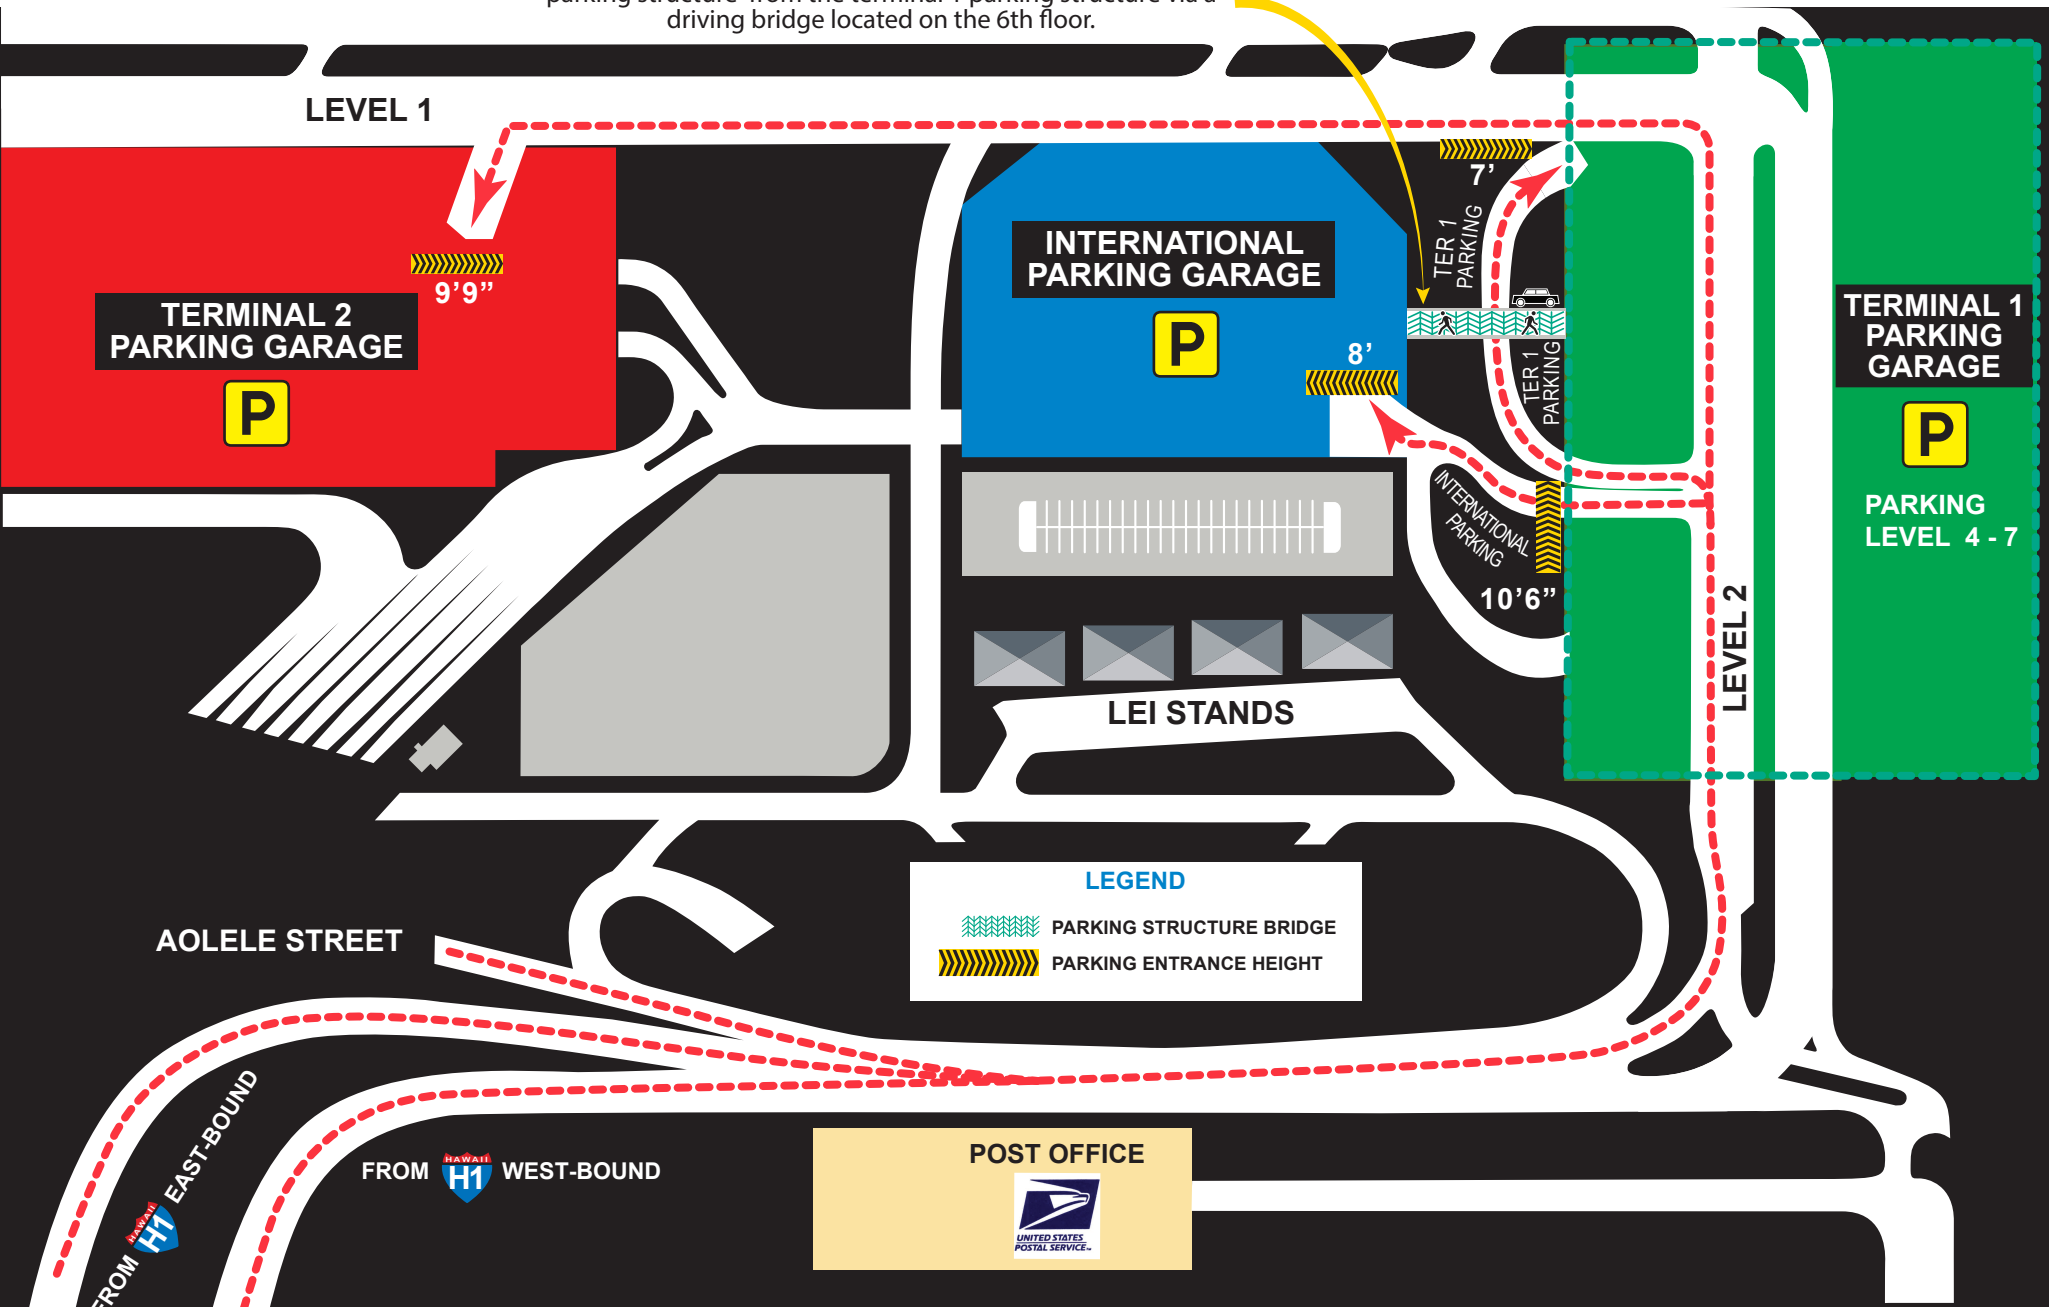

# DANIEL K. INOUE INTERNATIONAL AIRPORT PARKING

Pedestrians and vehicles may access the international parking structure from the terminal 1 parking structure via a driving bridge located on the 6th floor.

ROAD LEVELS  LEVEL 2

**LEGEND**

-  PARKING STRUCTURE BRIDGE
-  PARKING ENTRANCE HEIGHT

POST OFFICE

**PARKING ACCESS LEVEL 2** 

# DANIEL K. INOUE INTERNATIONAL AIRPORT PARKING

 LEVEL 1

Pedestrians and vehicles may access the international parking structure from the terminal 1 parking structure via a driving bridge located on the 6th floor.

**LEGEND**

-  PARKING STRUCTURE BRIDGE
-  PARKING ENTRANCE HEIGHT

POST OFFICE

**PARKING ACCESS LEVEL 1** 

FROM  EAST-BOUND

FROM  WEST-BOUND